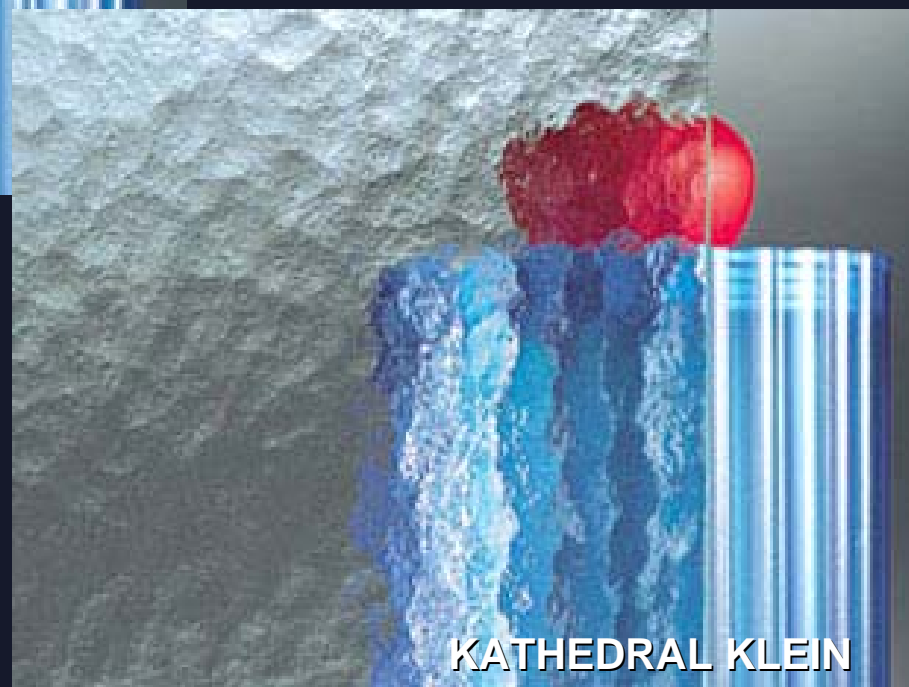

KATHEDRAL KLEIN