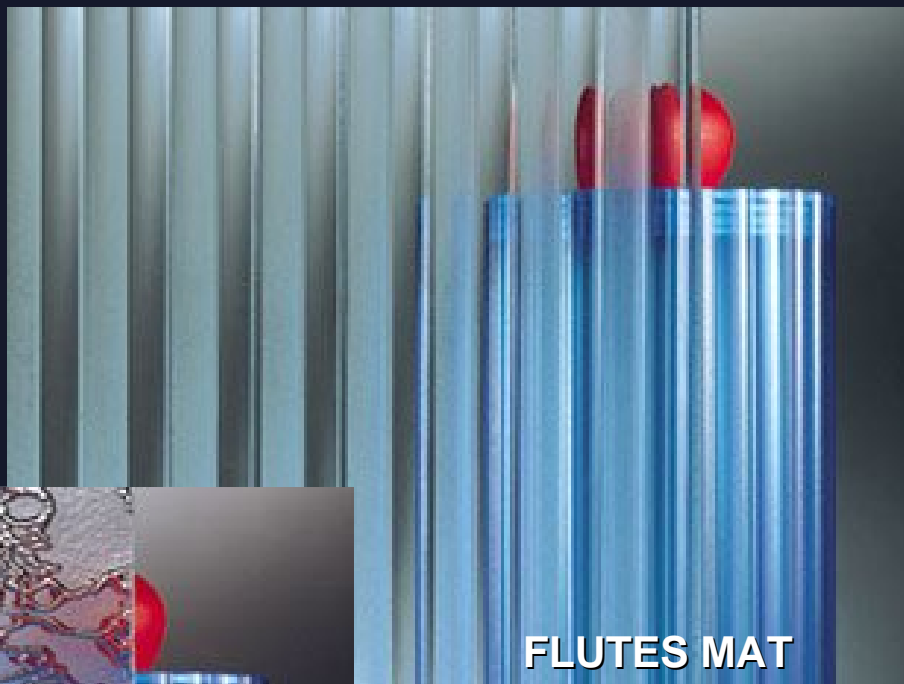

**STICLA ORNAMENTALA AGC
(GRUPA SOR)
4X2130X1610 MM
CULORI DISPONIBILE: CLEAR**

FLUTES MAT