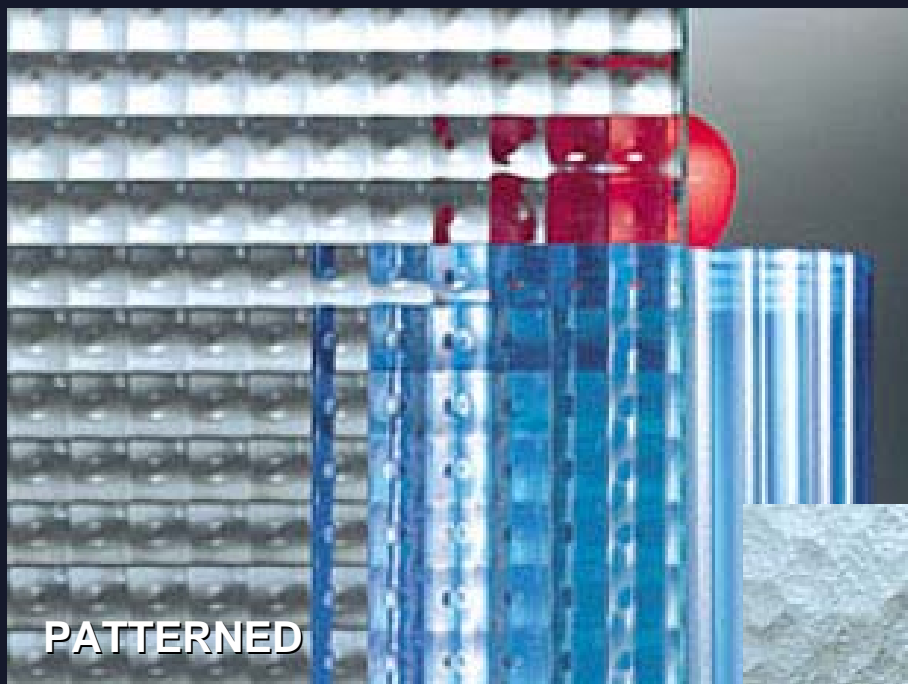

PATTERNED

**STICLA ORNAMENTALA AGC
(GRUPA SOR)**

5X2540X1610 MM PATTERNED

4X2130X1650 MM KATHEDRAL

CULORI DISPONIBILE: CLEAR