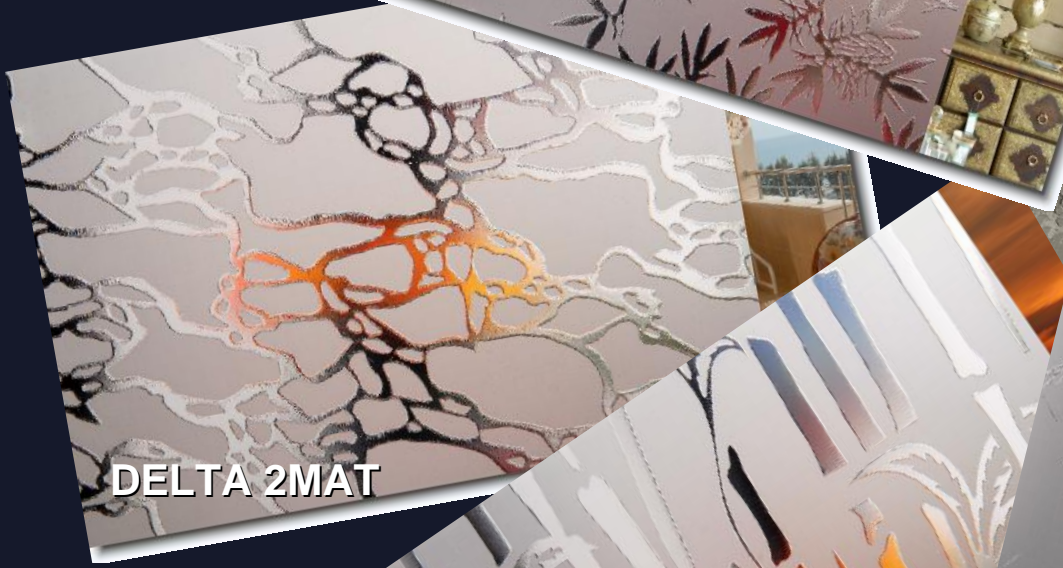

ZEYTINDAL

DELTA 2MAT