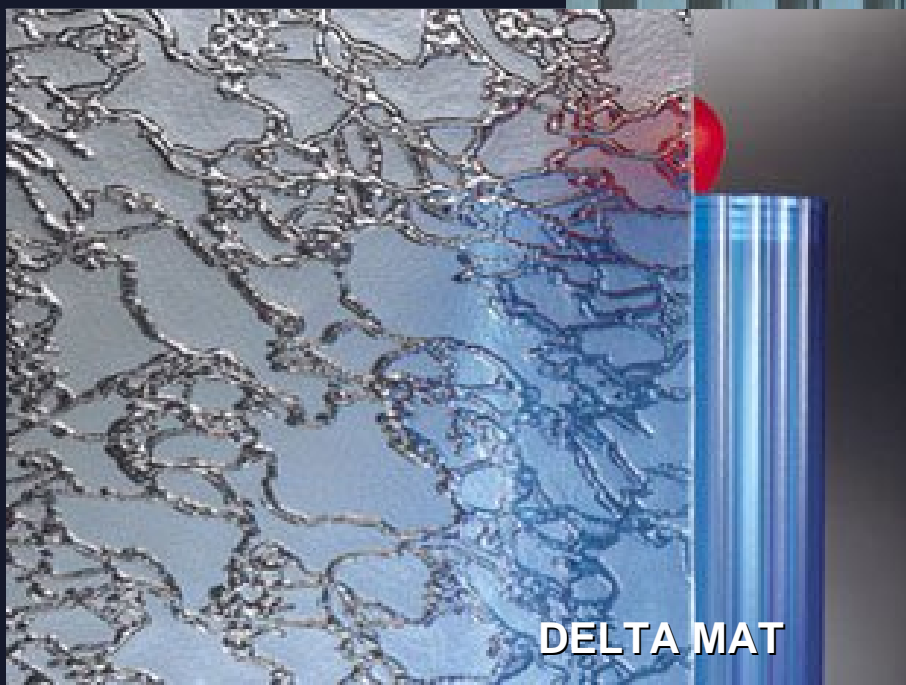

ORN. 121 DELTA

121

The image shows a decorative glass ornament with a 'Delta' pattern. It features a woman's face in profile, looking down, with a red rose in the foreground. The background is a complex, swirling, organic pattern. The number '121' is printed in red in the bottom left corner.

STICLA ORNAMENTALA POLONIA

(GRUPA SORSG)

4X2160X1650 MM GOTHIC

4X2160X1650 MM DELTA

CULORI DISPONIBILE: CLEAR, BRONZ

**STICLA ORNAMENTALA AGC
(GRUPA SOR)
4X2130X1610 MM
CULORI DISPONIBILE: CLEAR**

FLUTES MAT